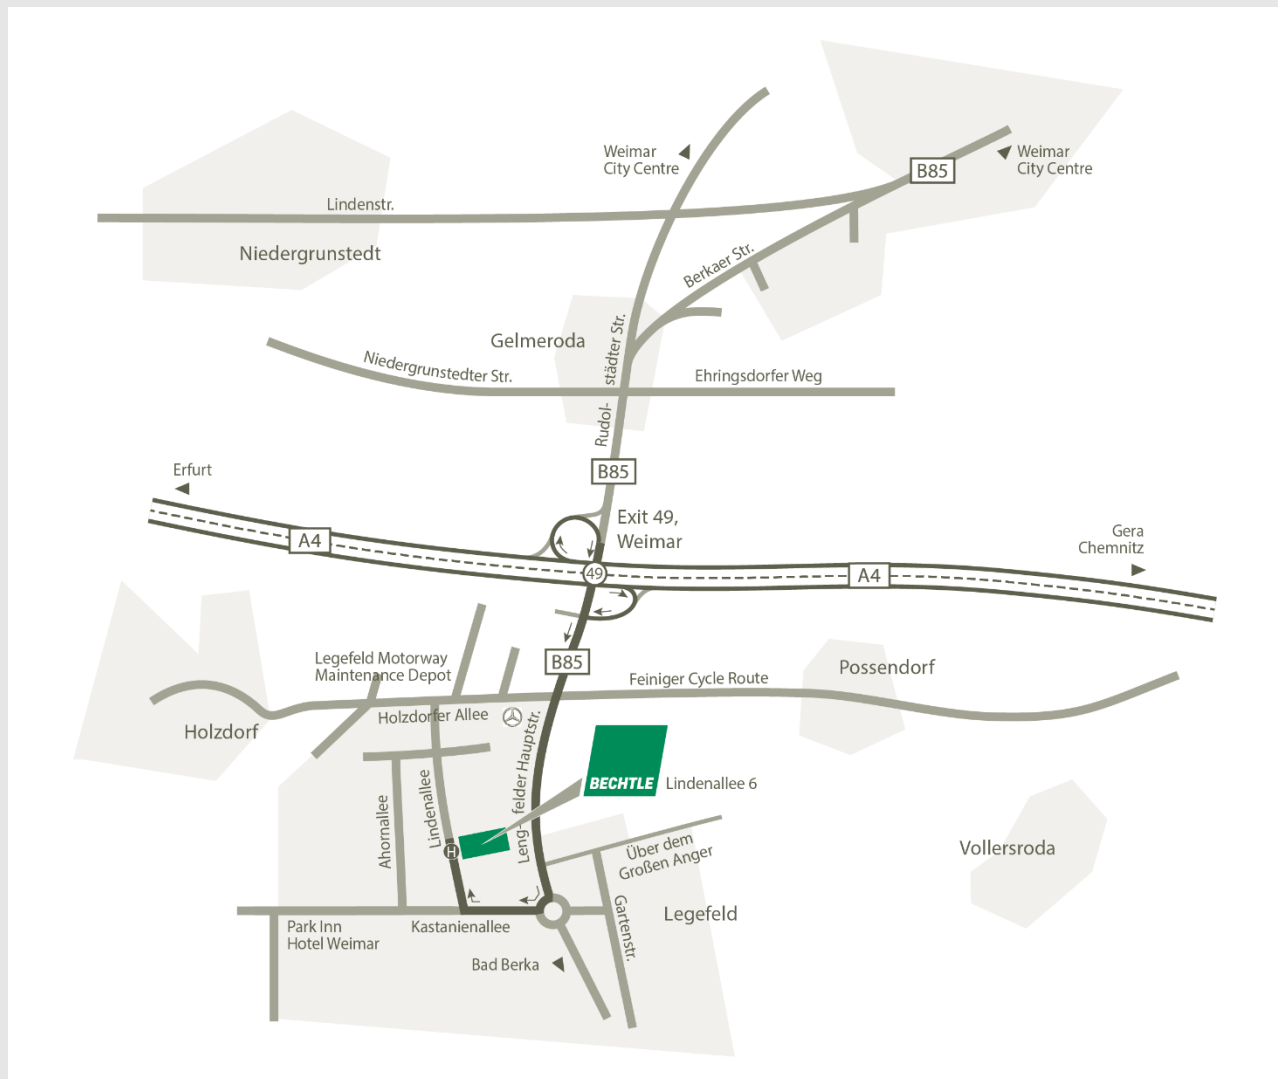

DIRECTIONS TO BECHTLE IT SYSTEM HOUSE WEIMAR

Please observe all low-emission zones!

Coming from Erfurt, Chemnitz:

- On the A4 motorway, take exit 49 – Weimar.
- Take the B85 towards Legefild/Bad Berka (NOT towards Weimar!).
- At the roundabout, take the first exit – Legefild Hauptstrasse/Kastanienallee.
- Turn right into Lindenallee.
- Continue for 200 m. Bechtle is on the right-hand side (on-site parking is available).

By Public Transport:

- Take the bus number 6 to the Lindenallee stop (marked "H" on the map) right in front of Bechtle.

Bechtle GmbH & Co.KG IT-Systemhaus Weimar
Lindenallee 6, 99428 Weimar
Phone +49 3643 815-0
www.bechtle.com/it-services/learning-services/schulungszentren