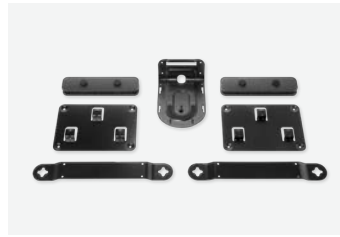

LOGITECH TAP

Touch controller for room solutions

- Responsive 10.1" touch screen
- Commercial-grade cabling and cable management
- Supports no-touch room pairing with Proximity Join

Optional Table and Riser mounts add convenience and rotate 180° for easy viewing. Or, add a Wall Mount to save space in small and multipurpose rooms.

OTHER COMPONENTS

MINI PC

Small footprint compute of choice from a variety of partners. Microsoft-approved.

PC MOUNT

Secure PC and cables to walls and beneath tables with integrated cable retention.

RALLY MOUNTING KIT (FOR RALLY PLUS)

Includes wall mounts for the camera and both speakers, plus mounts with cable retention for the display and table hubs. Included with the large room configuration.

RALLY MIC POD HUB

Connect up to three Rally Mic Pods for hub-and-spoke layouts and to minimize cabling. Included with the large room configuration.