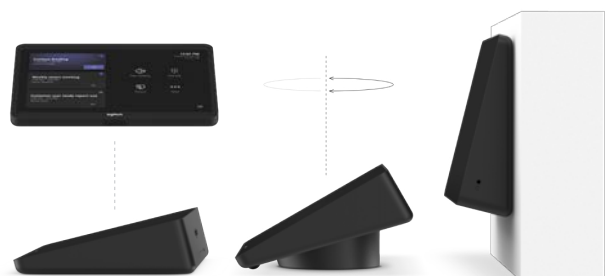

Customizable for large rooms of virtually any size or shape

Brilliant optics up to 5X optical zoom, digitally enhanced to 15X total zoom

Two Rally Speakers and two Rally Mic Pods (extensible up to seven) ensure every voice is clearly heard

LOGITECH TAP

Touch controller for room solutions

- Responsive 10.1" touch screen
- Commercial-grade cabling and cable management
- Supports no-touch room pairing with Proximity Join

Optional Table and Riser mounts add convenience and rotate 180° for easy viewing. Or, add a Wall Mount to save space in small and multipurpose rooms.