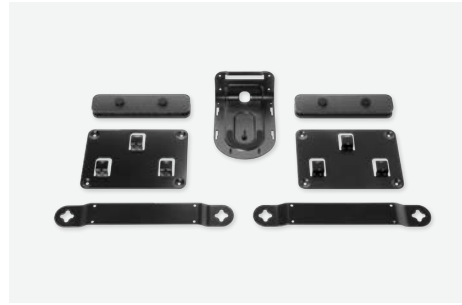

RALLY MOUNTING KIT (FOR RALLY PLUS)

Includes wall mounts for the camera and both speakers, plus mounts with cable retention for the display and table hubs.