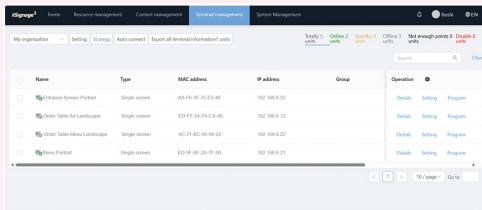

### UPLOAD CONTENT

- » Upload multiple types of media (Image, Video, Web Content)
- » Videos/QR codes/ Web Content can be embedded into Images/Slide shows
- » Create distinctive Content programs with the media uploaded

### SCHEDULE PROGRAMS

- » Schedule Content based on days of the week, dates in advance and time
- » Add different content programs to the schedule based on the requirement
- » Individual displays can have their own schedules set with the location's specific content programs

STEP 2

### DAILY MANAGEMENT

- » Get regular/ timed screenshots of the content running on your screens. Stay up to date on what programs are assigned to the screen and also get real time screenshots of what is running on the display.