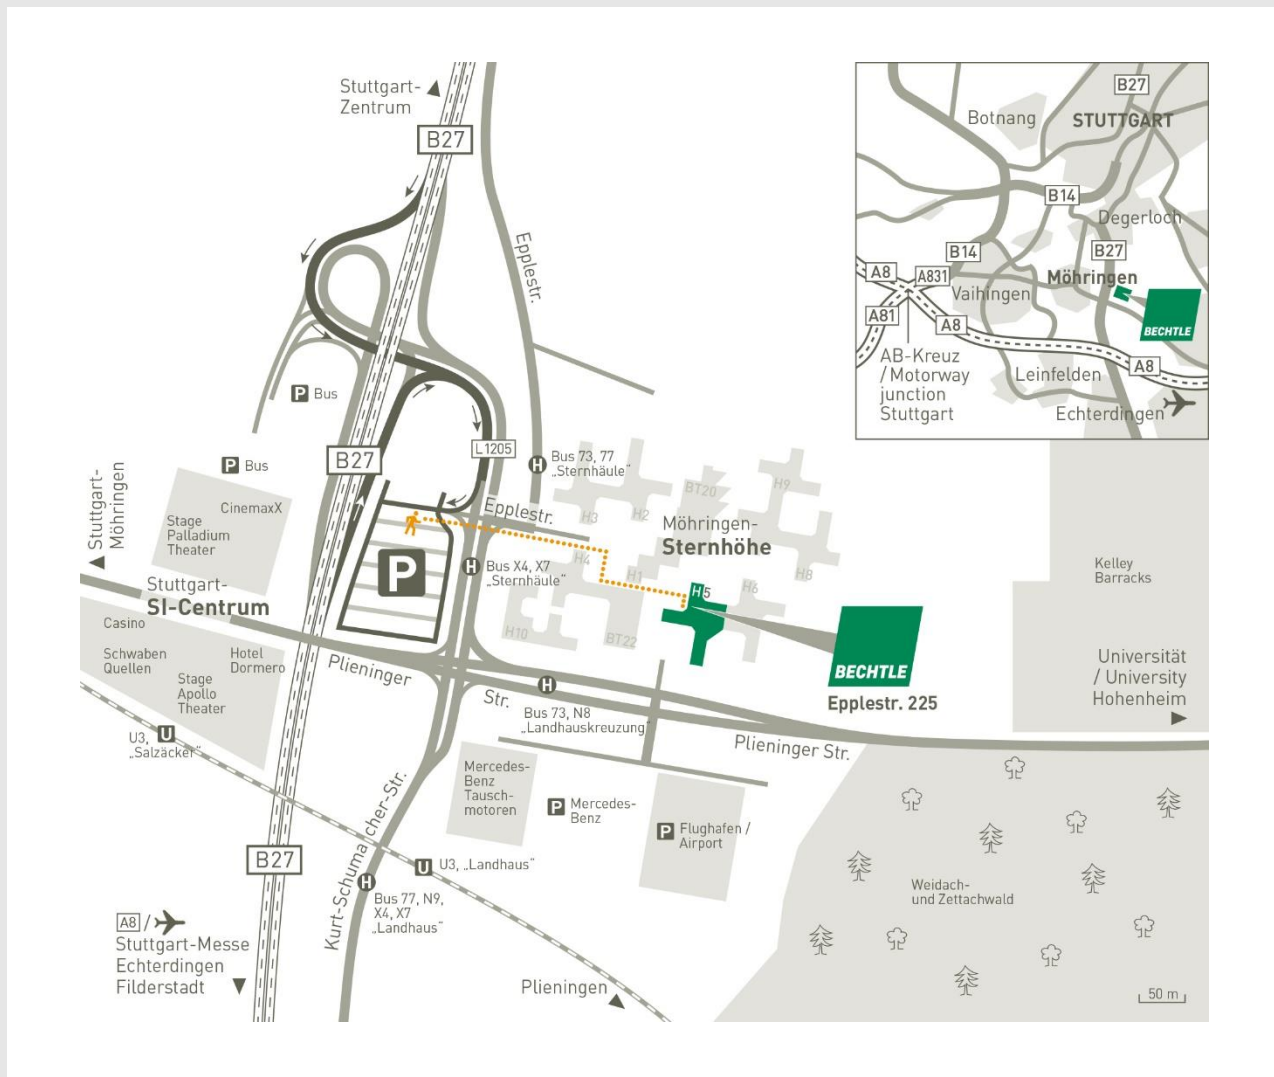

Coming from Kirchheim / Ulm (east):

- || A8 direction Stuttgart until exit S.-Möhringen
- || right lane, exit 52a S.-Möhringen on B27 in the direction of S.-Möhringen-Ost and continue on B27
- || Right lane, signs All directions / US-Installations / Press House / Antenne 1 / Daimler-Visitors / Daimler-Delivery / Daimler - Follow "employees" and drive onto L1205
- || At the intersection, turn right into the parking lot (sign Daimler employees).

Coming from Tübingen / Filderstadt (south):

- || B27 in the direction of Stuttgart
- || Take the right lane, follow signs for All directions / US-Installation / Press House / Antenne 1 / Daimler-Visitors / Daimler-Delivery / Daimler-Follow employees and drive onto L1205
- || At the intersection, turn right into the parking lot (sign Daimler employees).

By Public Transport from Stuttgart central station:

- || City train lines U5 / U6 / U12 to Degerloch stop
- || Bus line 73 / 77 / X4 / X7 to Sternhäule stop
- || Footpath, approx. 2 - 3 minutes
- || Keep slightly to the right on the site and you will come directly to the Main entrance

Address for navigation device:

Bechtle GmbH IT System House, Epplestraße 303, 70567 Stuttgart, Germany

Bechtle GmbH IT-Systemhaus Stuttgart
Epplestraße 225, 70567 Stuttgart
Telefon +49 711 94784-0
www.bechtle.com/it-services/learning-services/schulungszentren

Your strong IT partner.
Today and tomorrow.

BECHTLE