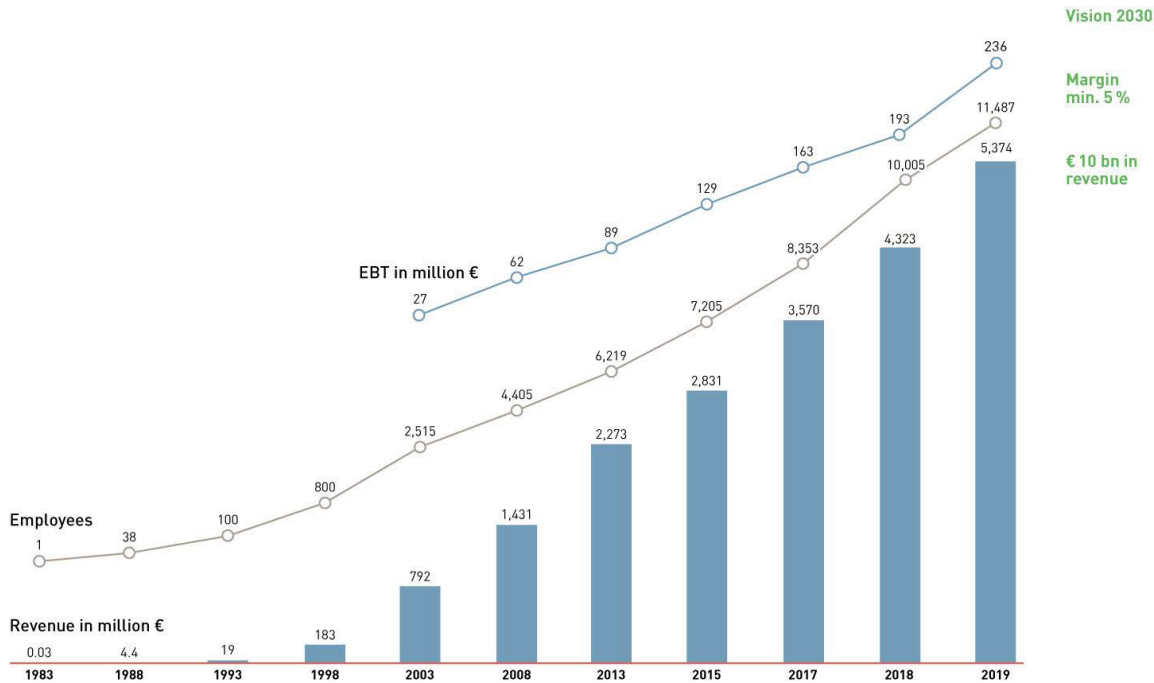

EXPERIENCED IN SUCCESS. FOR OVER 35 YEARS.

AWARDS (selected).

Cisco: Global Enterprise Partner of the Year, **Citrix:** Networking Partner of the Year, **Dell Technologies:** New Business Partner of the Year EMEA, **European Association for Training Organisations:** EATO Performance Award, **HPE:** DACH Solution Provider of the Year, **Lenovo:** Strongest Growth Partner Workstations and ThinkAgile, **NetApp:** Cloud Partner of the Year EMEA, **Nintex:** Business Continuity Partner EMEA, **Trend Micro:** Best Partner – Germany & Austria

CURRENT NEWS.

Corporate Website:

bechtle.com

Bechtle Blog:

bechtle-blog.com

Bechtle Magazine:

bechtle.com/update

Follow us on social media:

- facebook.com/bechtleag
- twitter.com/bechtle_ag
- youtube.com/bechtleag
- linkedin.com/company/bechtle
- instagram.com/bechtleag