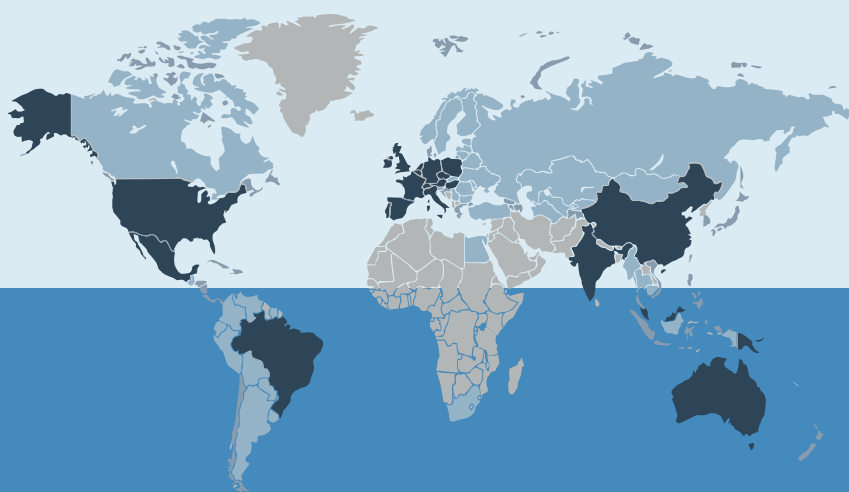

“International organisations face plenty of challenges when it comes to sourcing IT and related services—from standardised procurement to region-specific needs across a puzzle of different markets. With our global network of leading IT partners and our customer-centric approach, we have all your bases covered.”

Olivér Felsőbüky
International Key accountmanager
Bechtle direct Kft.

Want to find out more about Bechtle's International Business Solutions?

No matter where in the world you are, our dedicated international business teams in every region will help you build and optimise your IT infrastructure across all your international sites. We'll work with you to find and deliver the best solution to your challenges and achieve your vision of your organisation's IT-powered future.

Olivér Felsőbüky
International Key accountmanager
T +3612111449
oliver.felsobueky@bechtle.com

BECHTLE