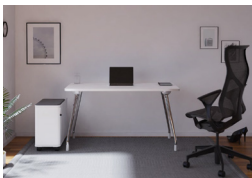

For more information on any of the products listed below, please get in touch.

Herman Miller **Abak**
from £383

Abakdesks support work with a clean, crisp look and purposeful visual elegance.

- » 1350mm (W) x 650mm (D)
- » 740mm fixed height
- » Self assembly