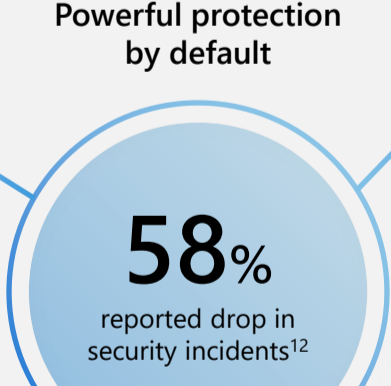

Powerful protection by default

Copilot in Windows⁷ does the heavy lifting, so you can do the extraordinary. Available with Windows 11 Pro devices out-of-the-box.

Empower people to do more and stress less

Productivity

Get more done faster with Copilot in Windows⁷, your AI assistant

Security

AI-based threat detection protects your people, devices, and data

Video collaboration

Look and sound better with noise suppression, auto-framing, and more

Content creation

Edit photos, videos, and music faster