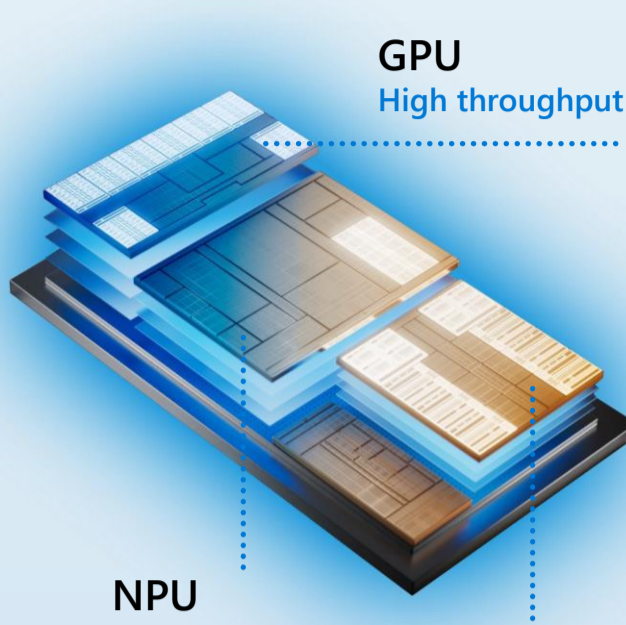

The NPU is designed to take on sustained AI workloads. It frees your CPU and GPU while saving power to improve performance and battery life.

Better together

Breakthrough productivity

Up to **47%** better office app productivity vs 3-year-old PC⁴