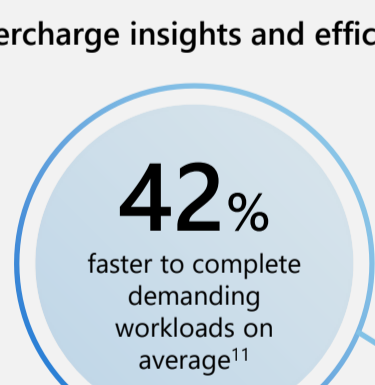

Making your move to Windows 11 Pro

Industry-leading AI. Powerful cybersecurity. Designed for business.

Unlock your AI advantage

Supercharge insights and efficiency