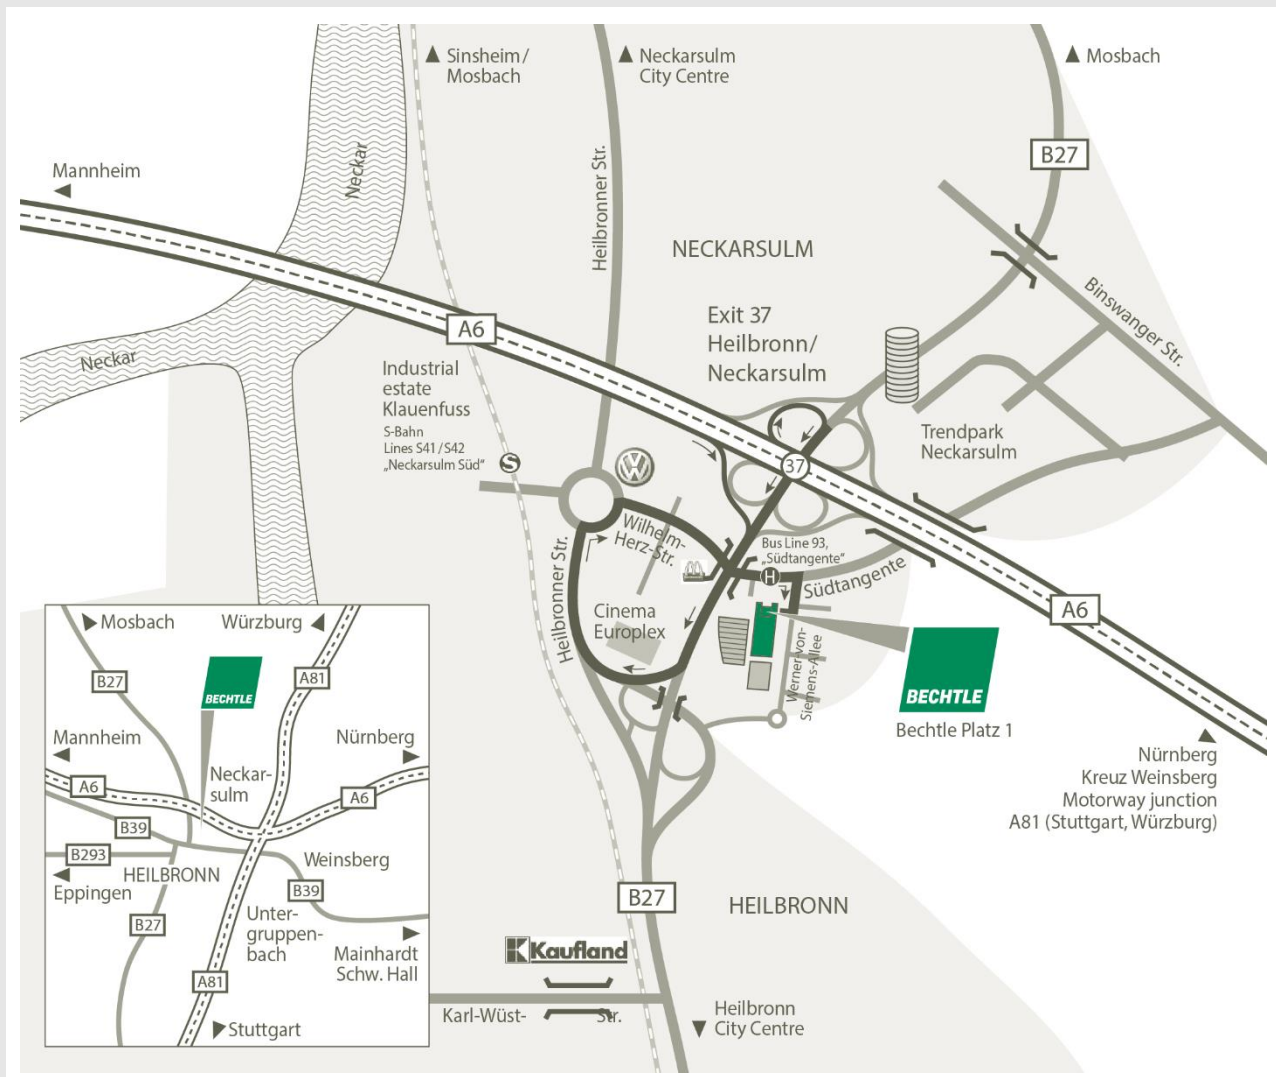

DIRECTIONS TO BECHTLE IT SYSTEM HOUSE NECKARSULM

Please observe all low-emission zones!

Coming from the South/North (Stuttgart, Würzburg):

- A81 Würzburg resp. Stuttgart to exit 9 – Kreuz Weinsberg junction.
- Change the motorway, follow A6 towards Mannheim to exit 37 – Heilbronn/Neckarsulm.
- Follow B27 towards Heilbronn, take the first exit (Neckarsulm).
- Follow Heilbronner Strasse, in the roundabout, take the first exit onto Wilhelm-Herz-Strasse (towards Trendpark Süd).
- Pass the underbridge and take the second gateway.
- The main entrance to Bechtle is located on the right-hand side (parking in front of the building).

Coming from the West/East (Mannheim, Nürnberg):

- A6 Nürnberg resp. Mannheim to exit 37 – Heilbronn/Neckarsulm.
- Follow B27 towards Heilbronn, take the first exit (Neckarsulm).
- Follow Heilbronner Strasse. In the roundabout, take the first exit onto Wilhelm-Herz-Strasse (towards Trendpark Süd).
- Pass the underbridge and take the second gateway.
- The main entrance to Bechtle is located on right-hand side (parking in front of the building).

By Public Transport:

- Starting at Heilbronn City Centre: S-Bahn Line S41 (Heilbronn–Mosbach) or Line S42 (Heilbronn–Sinsheim) to the Neckarsulm/Süd stop (marked “S” on the map), approx. 10 min. by foot.
- Starting at Neckarsulm station: Bus Line 93 (Gewerbegebiet Süd) to the Südtangente stop (marked “H” on the map).